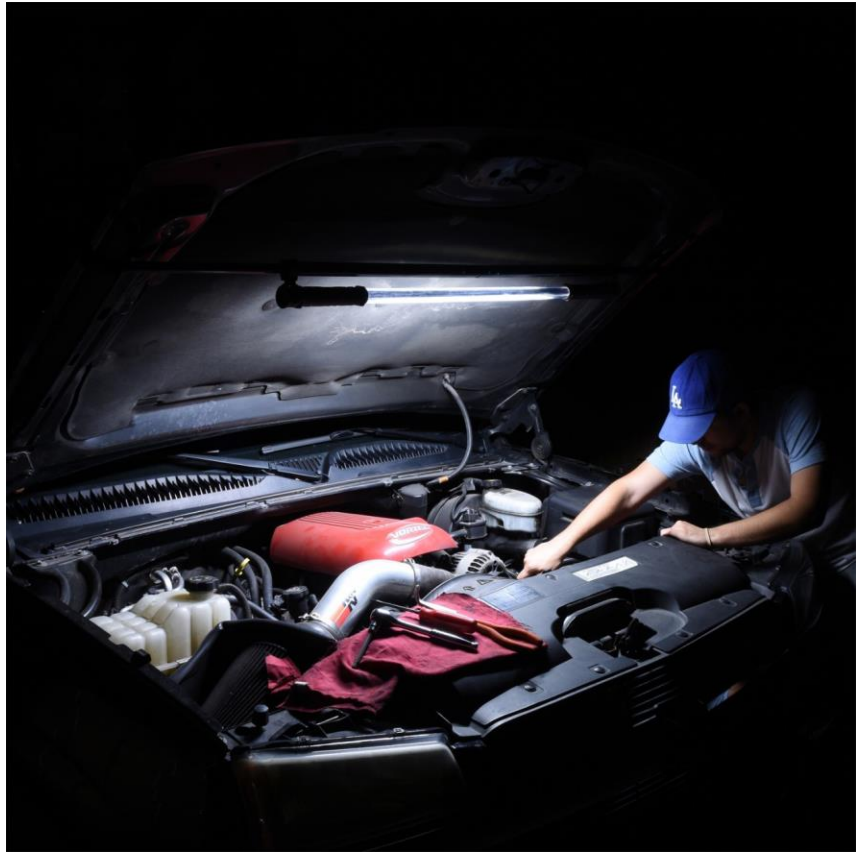

## 202 SMD 1300 LUMEN CORDLESS UNDERHOOD LIGHT WITH HOOKS

Charger: UL and CUL approved, 4.2V 2A

High and low switch

High switch run time: 3 hours

Low switch run time: 6 hours

Charge time: 4 hours

High switch brightness: 1100- **1300 lumens**

Low switch brightness: 550- 650 lumens

PC tube construction

Steel pipe light holder is adjustable from 47" to 76"

Housing Material: TPR

Power Switch: rocking type

Short circuit protection and over charge protection