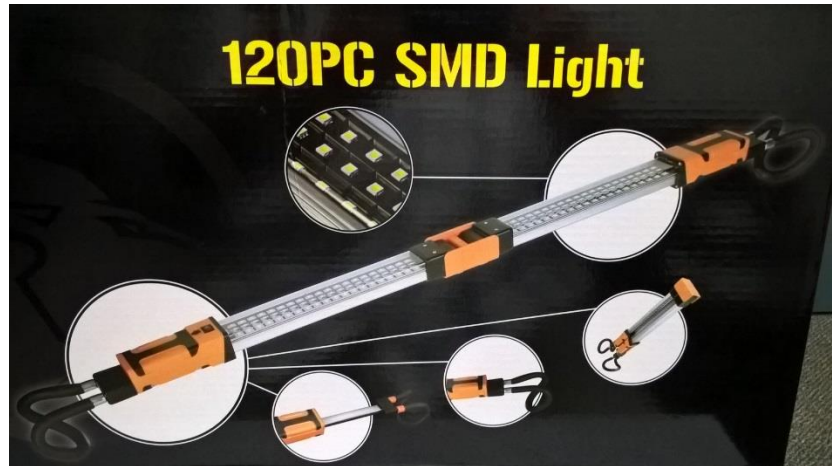

120 SMD UNDERHOOD LIGHT

IDEAL FOR COMMERCIAL USE,
HEAVY DUTY AUTOMOTIVE
WORK, CAMPING, BOATING,
HUNTING AND MORE.

- 1,000 LUMENS
- 120 SUPER BRIGHT SMD LEDS
- 2 LIGHT MODES: 40 SMD---120 SMD
- 120VOLT HOUSEHOLD ADAPTER
- 12VOLT DC CAR ADAPTER